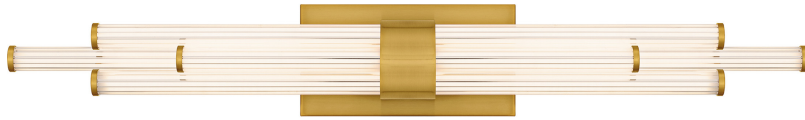

## PCTAL8632BRG

Talbott Brushed Gold Bath Light  
Brushed Gold

QUOIZEL  
LIGHTING

### DIMENSIONS

Dimensions: 32.00" W x 4.50" H x 3.75" D

Backplate Dimensions: 4.50"H x 8.75"W

HCWO: 2.25"

Weight: 4.00 lbs

### DETAILS

Material: STEEL

Glass/Shade Description: Clear Ribbed

Acrylic - Acrylic